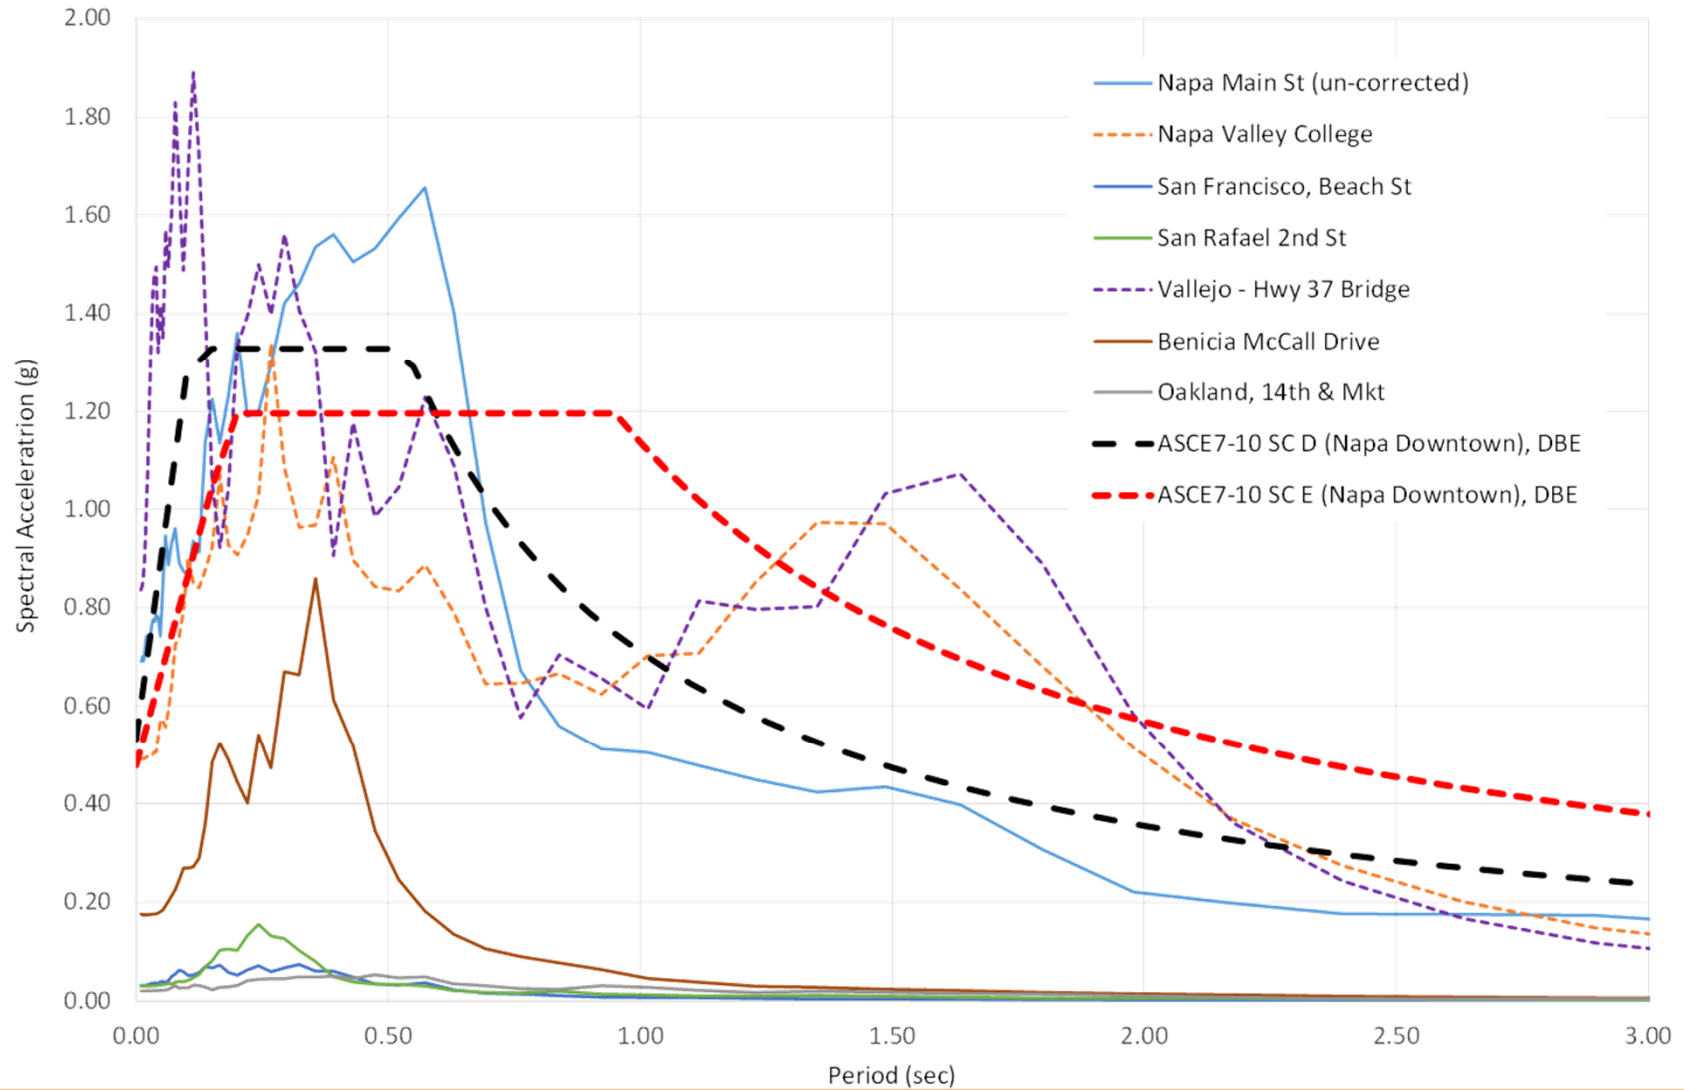

# GEOMEAN OF RECORDS

SOUTH NAPA EARTHQUAKE RECONNAISSANCE, AUGUST 24, 2014

# SRSS OF RECORDS

SOUTH NAPA EARTHQUAKE RECONNAISSANCE, AUGUST 24, 2014