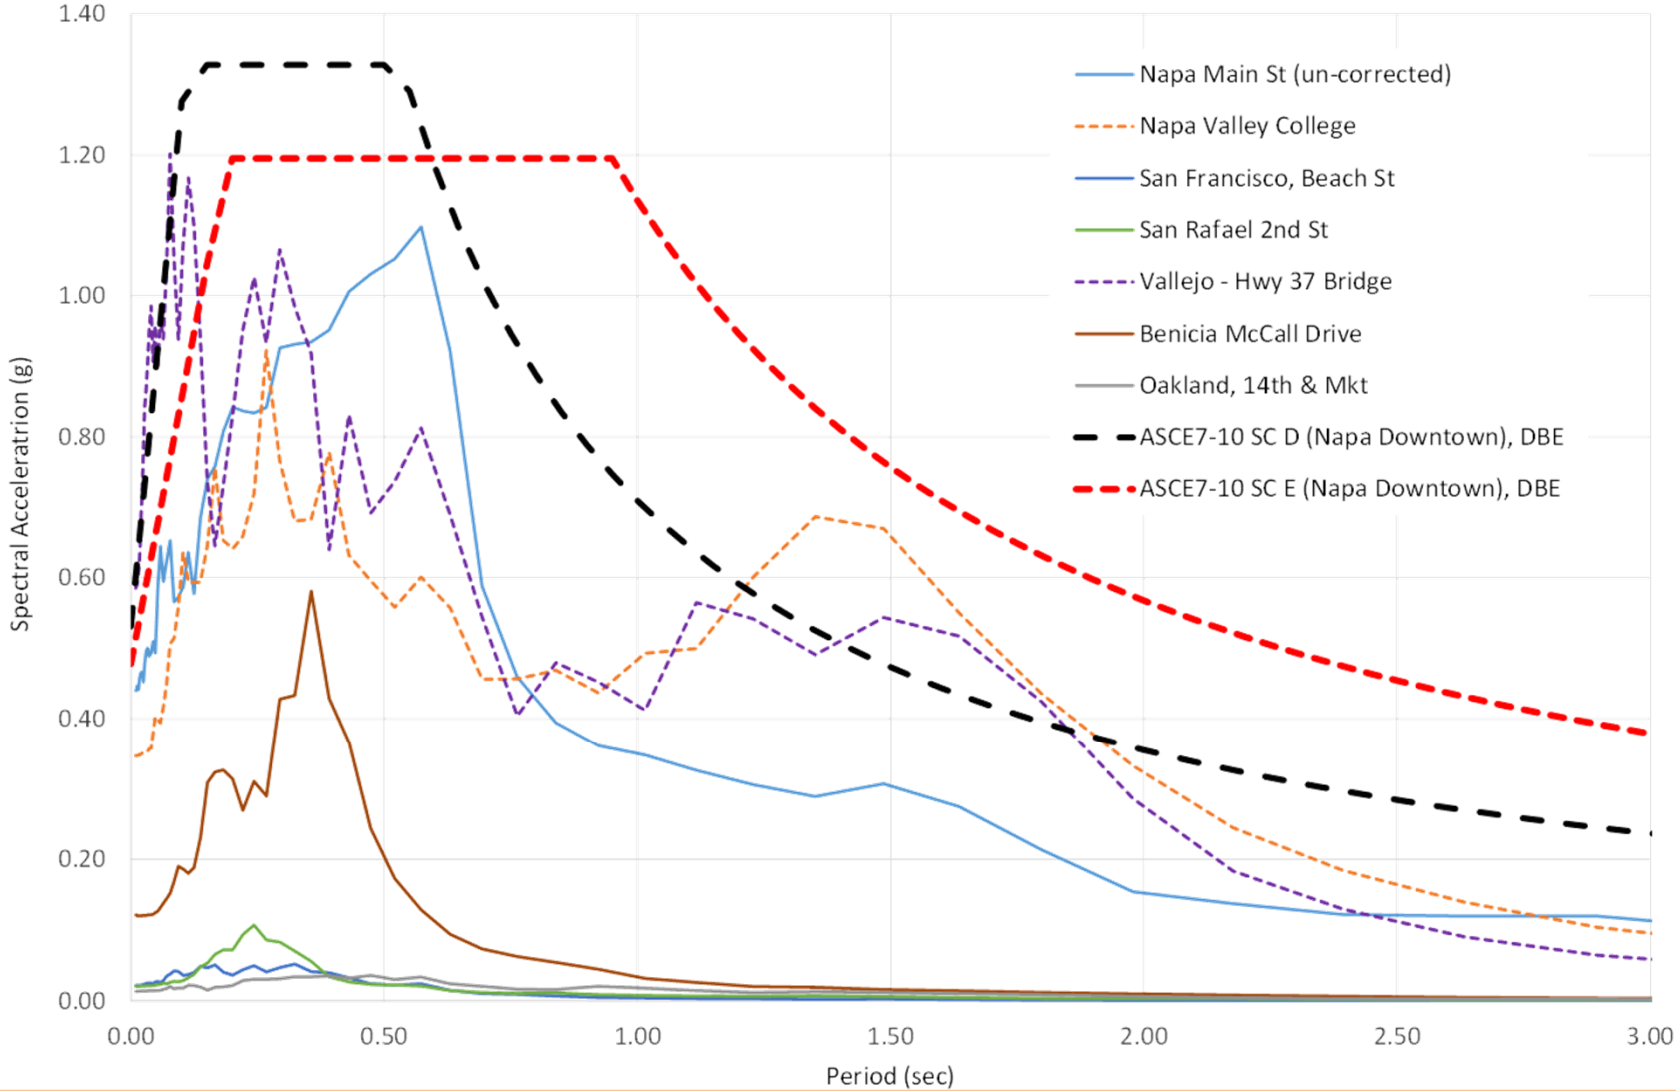

# GEOMEAN OF RECORDS

SOUTH NAPA EARTHQUAKE RECONNAISSANCE, AUGUST 24, 2014

# SRSS OF RECORDS

SOUTH NAPA EARTHQUAKE RECONNAISSANCE, AUGUST 24, 2014